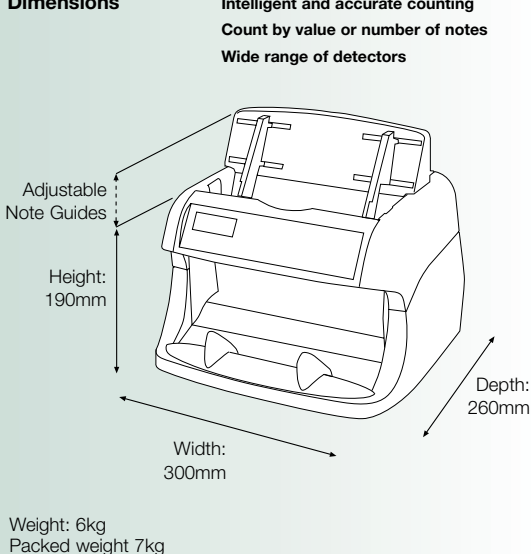

Technical Specification

Document size range

100mm x 50mm to 190mm x 90mm

2650 3D

120mm x 50mm to 170mm x 90mm

2650+ (Euro models)

120mm x 50mm to 160mm x 90mm

Hopper capacity

LCD display

Count - 5 digits/Batch - 3 digits

Power supply

98V - 264V AC, 50/60 Hz

Mean power rating

150W

Dimensions

Intelligent and accurate counting
Count by value or number of notes
Wide range of detectors

Models available and features

	2650	2650UV	2650EMG	2650UV/EMG	2650SD	2650SD/UV	2650SD/UV/EMG	26503D	26503D/UV	26503D/UV/EMG
Size detection (height)					•	•	•	•	•	•
Size detection (length)								•	•	•
CFA Magnetic ink*		•	•	•		•	•			
CFA Ultra Violet*		•	•	•						
RS232 option	•	•	•	•	•	•	•	•	•	•
2650 Euro range										
						2650 € II	2650 € III	2650 € I+	2650 € II+	2650 € III+
CFA € I*										
CFA € II*						•				
CFA € III*							•			
Size detection (height & length)								•	•	•
Value balancing								•	•	•
RS232 standard								•	•	•